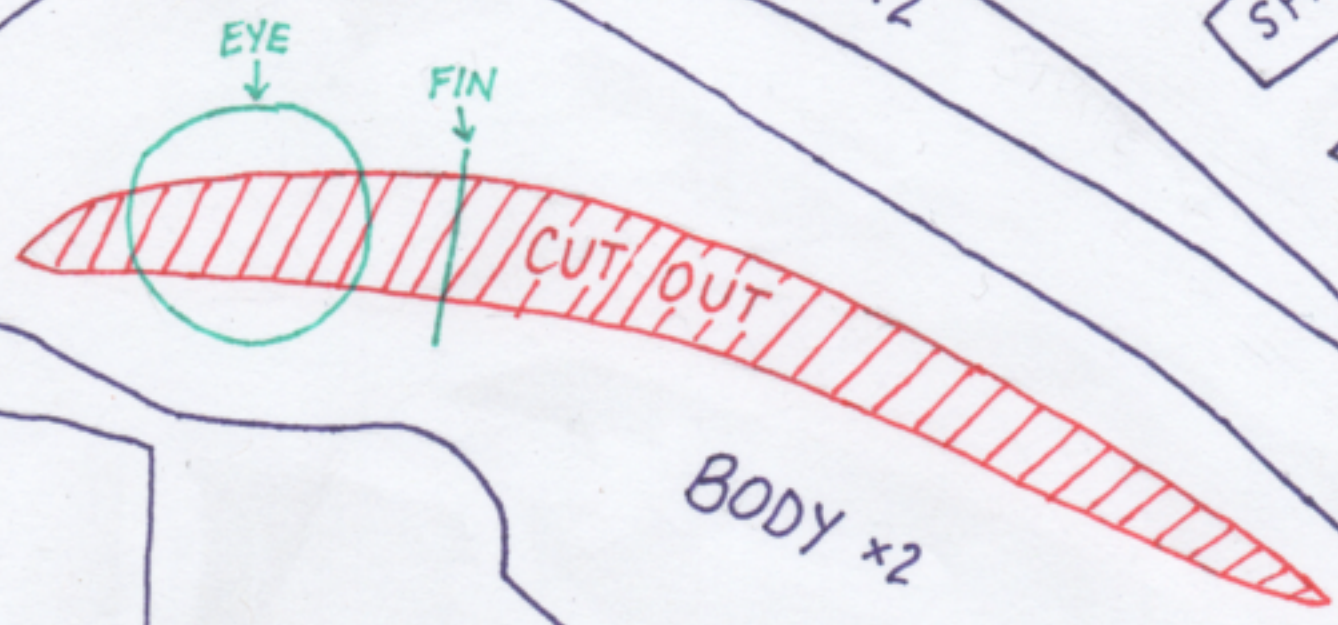

BABY MURLOC PLUSHIE PATTERN
BY NERDY RABBIT CREATIONS
PLEASE USE FOR PERSONAL
USE ONLY!

EYE x2

PUPIL x2

SPIKE 1 x2

SPIKE 2 x2

SPIKE 3 x2

SPIKE 4 x2

SPIKE 5 x2

STRIPE x2

BODY x2

MOUTH x1

BELLY x1

TAIL
x1 (or x2)

FIN x2
(or x4)

INNER LEG x2

OUTER LEG x2

FOOT x2

OUTER ARM x2

INNER ARM x2